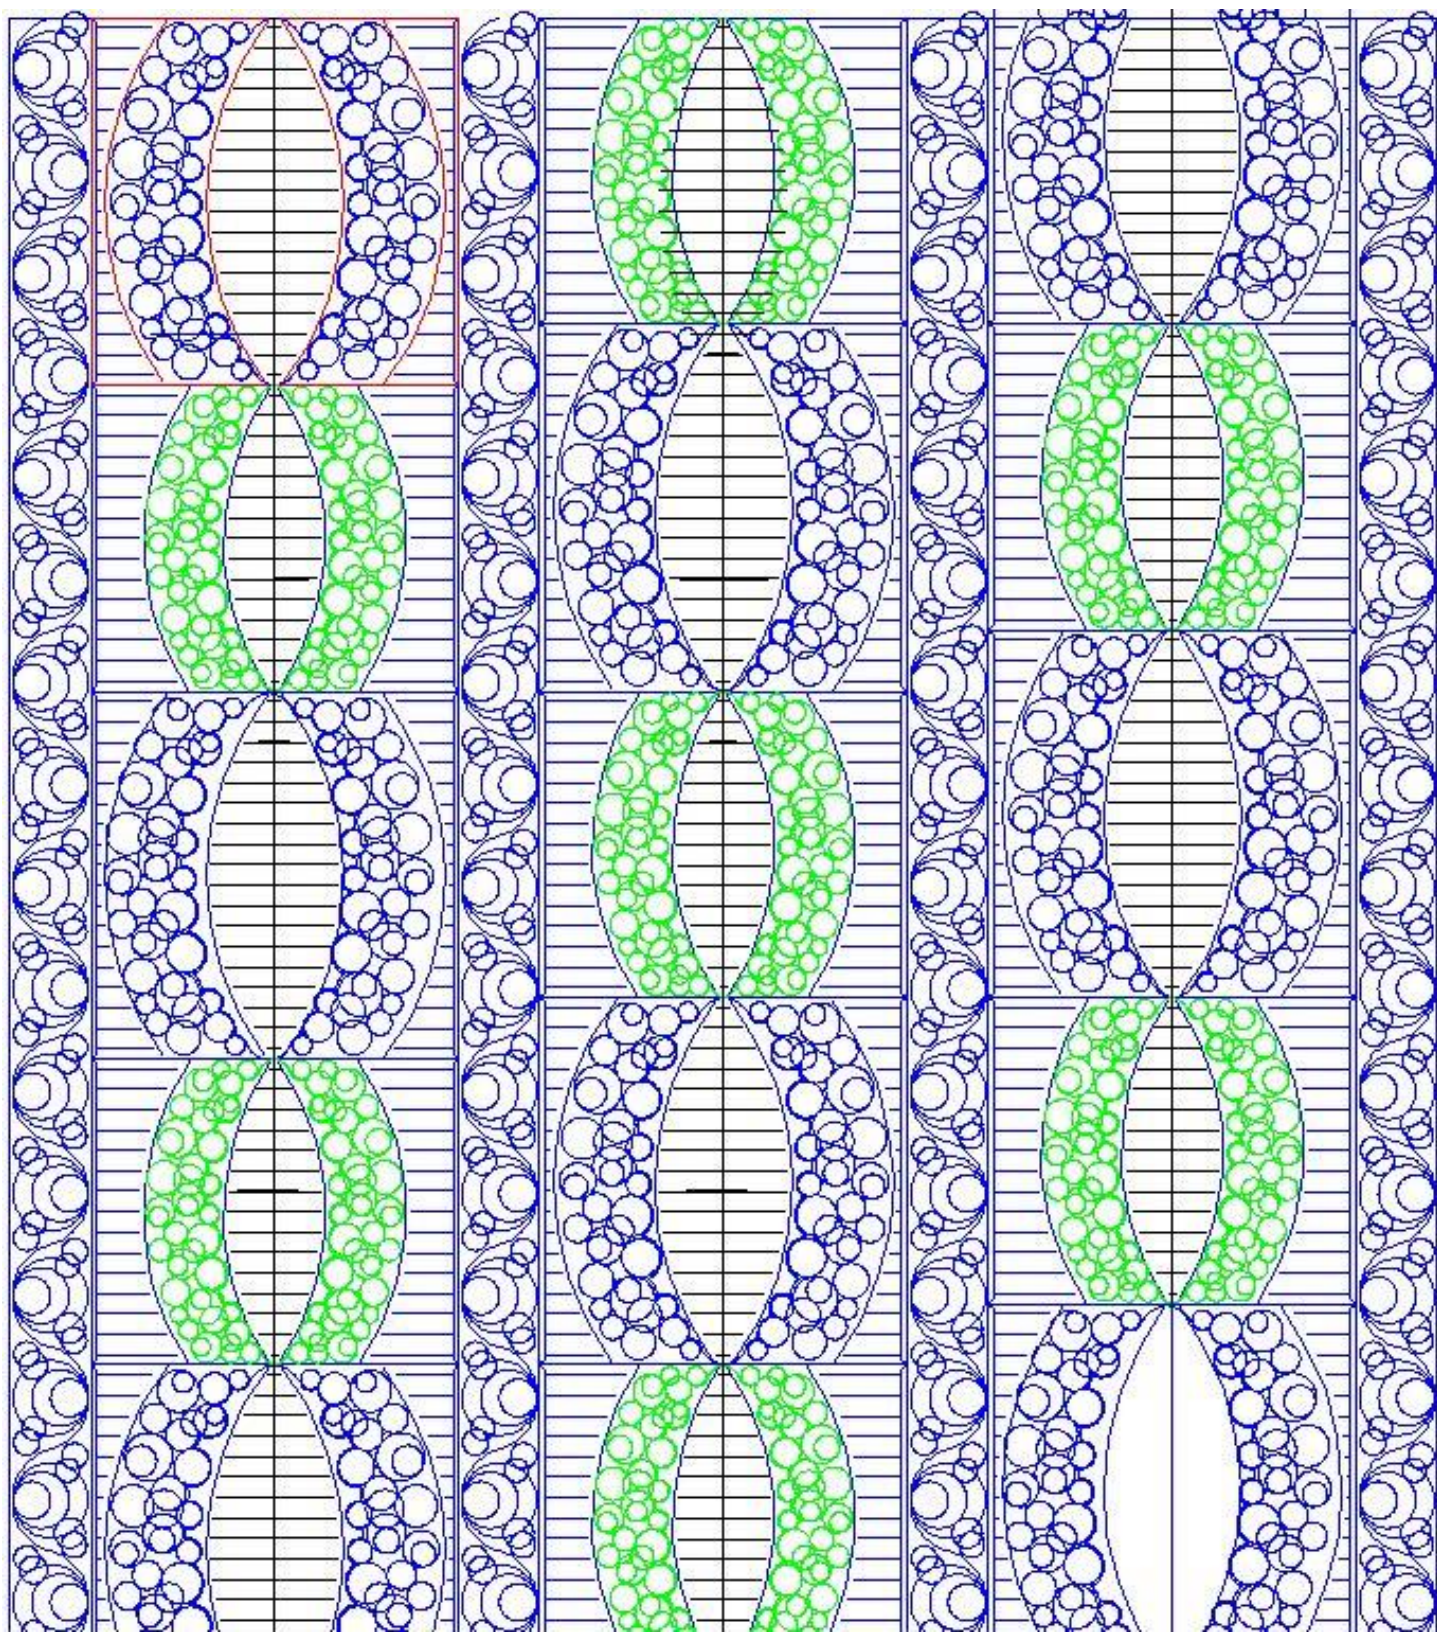

Pattern Layout for Urban Chain Quilt

By Sew Kind of Wonderful

urban chain p2p 001 sm

around round border 002

urban chain p2p 001 lrg

urban chain p2p 002 sm

urban chain p2p 002 lrg

urban chain p2p 003 sm lrg

urban chain p2p 003 lrg