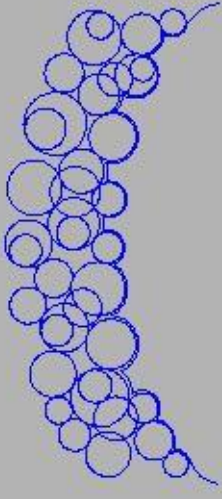

Pattern Layout for Urban Chain Quilt

By Sew Kind of Wonderful

urban chain p2p 001 sm

around round border 002

urban chain p2p 001 lrg

urban chain p2p 002 sm

urban chain p2p 002 lrg

urban chain p2p 003 sm lrg