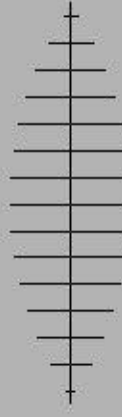

Pattern Layout for Urban Chain Quilt

By Sew Kind of Wonderful

urban chain p2p 001 sm

around round border 002

urban chain p2p 001 lrg

urban chain p2p 002 sm

urban chain p2p 002 lrg

urban chain p2p 003 sm lrg